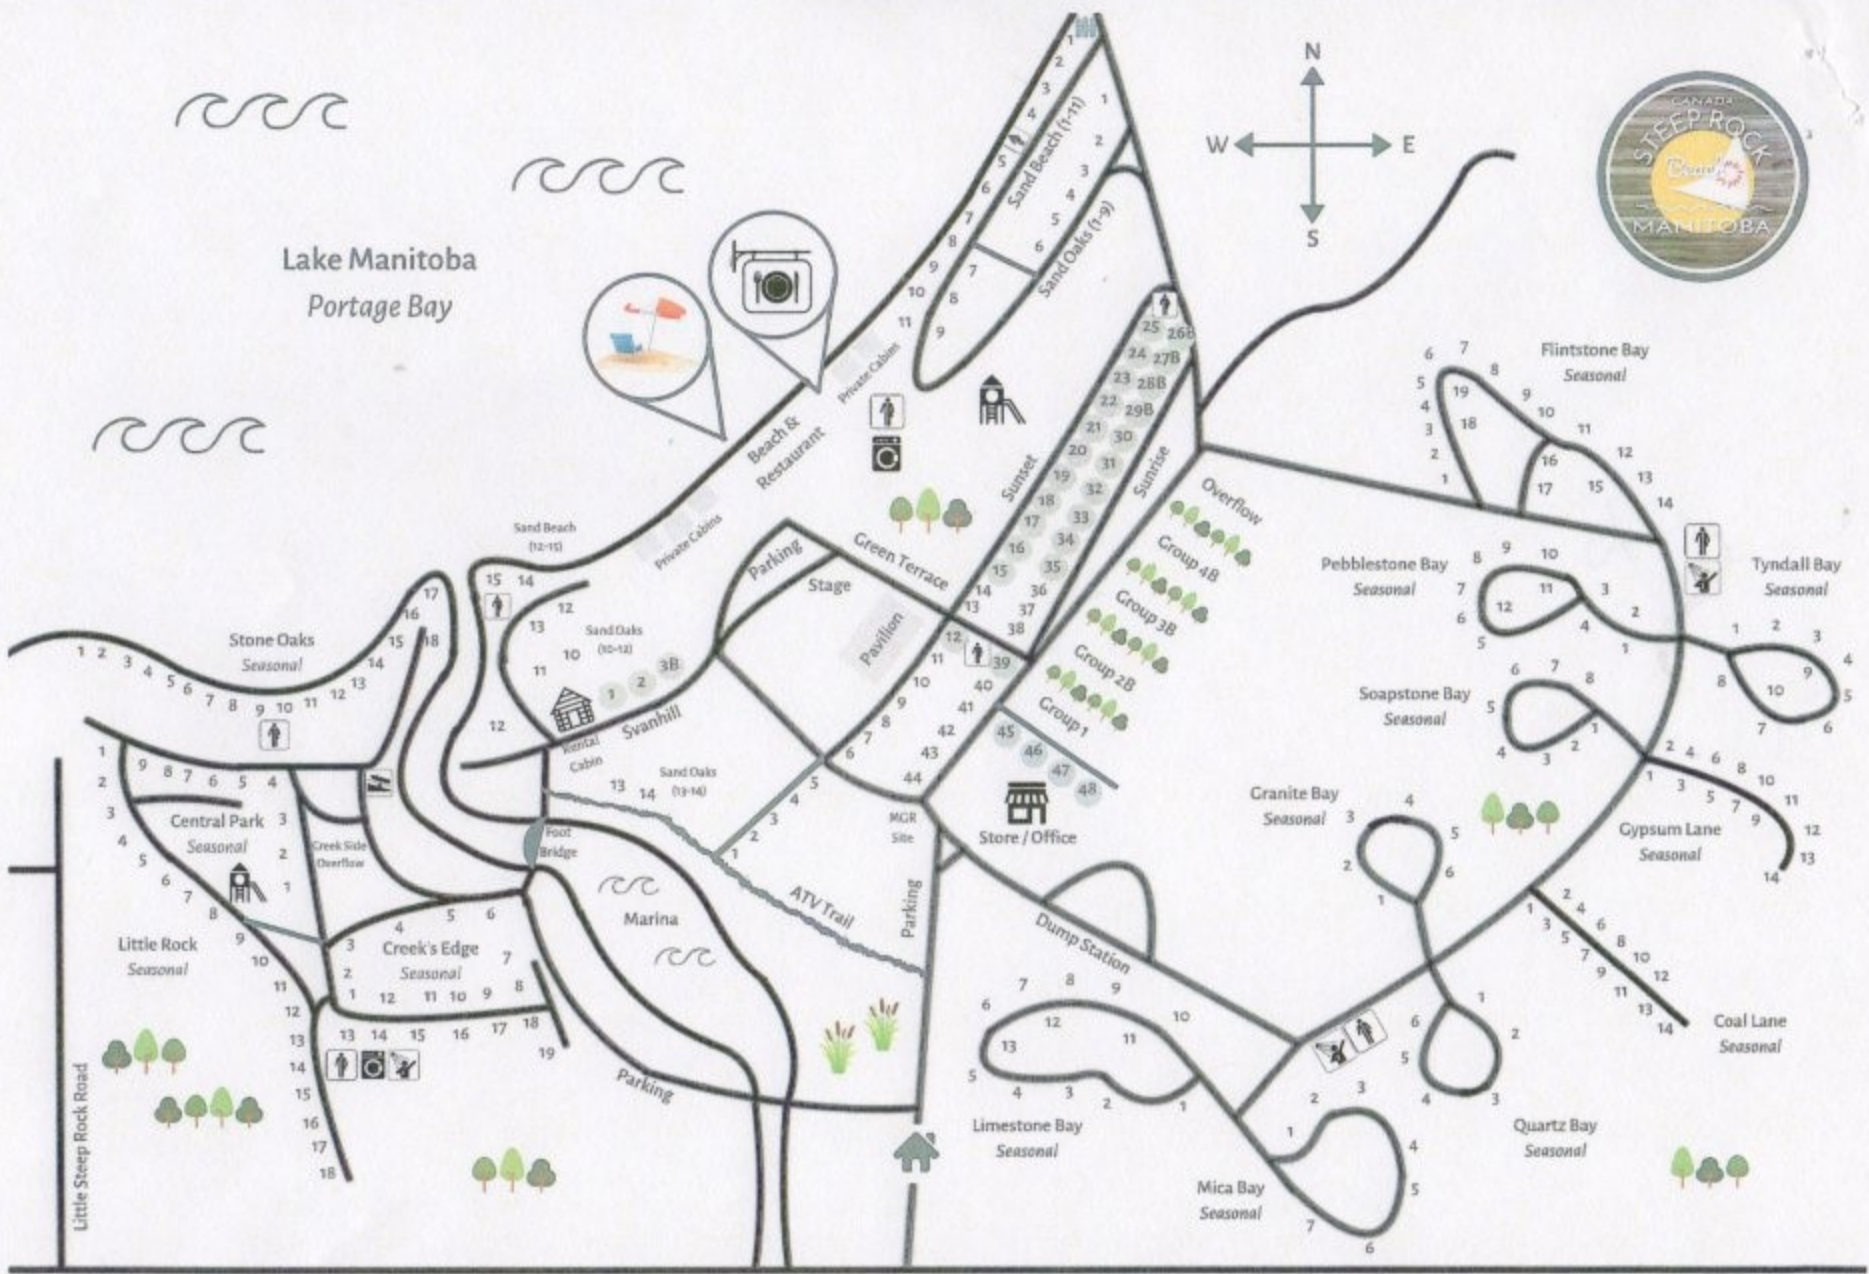

Lake Manitoba
Portage Bay

Little Steep Rock Road

Lakeshore Road

Lakeshore Road

STEEP ROCK BEACH PARK

Address NW2-29-10W