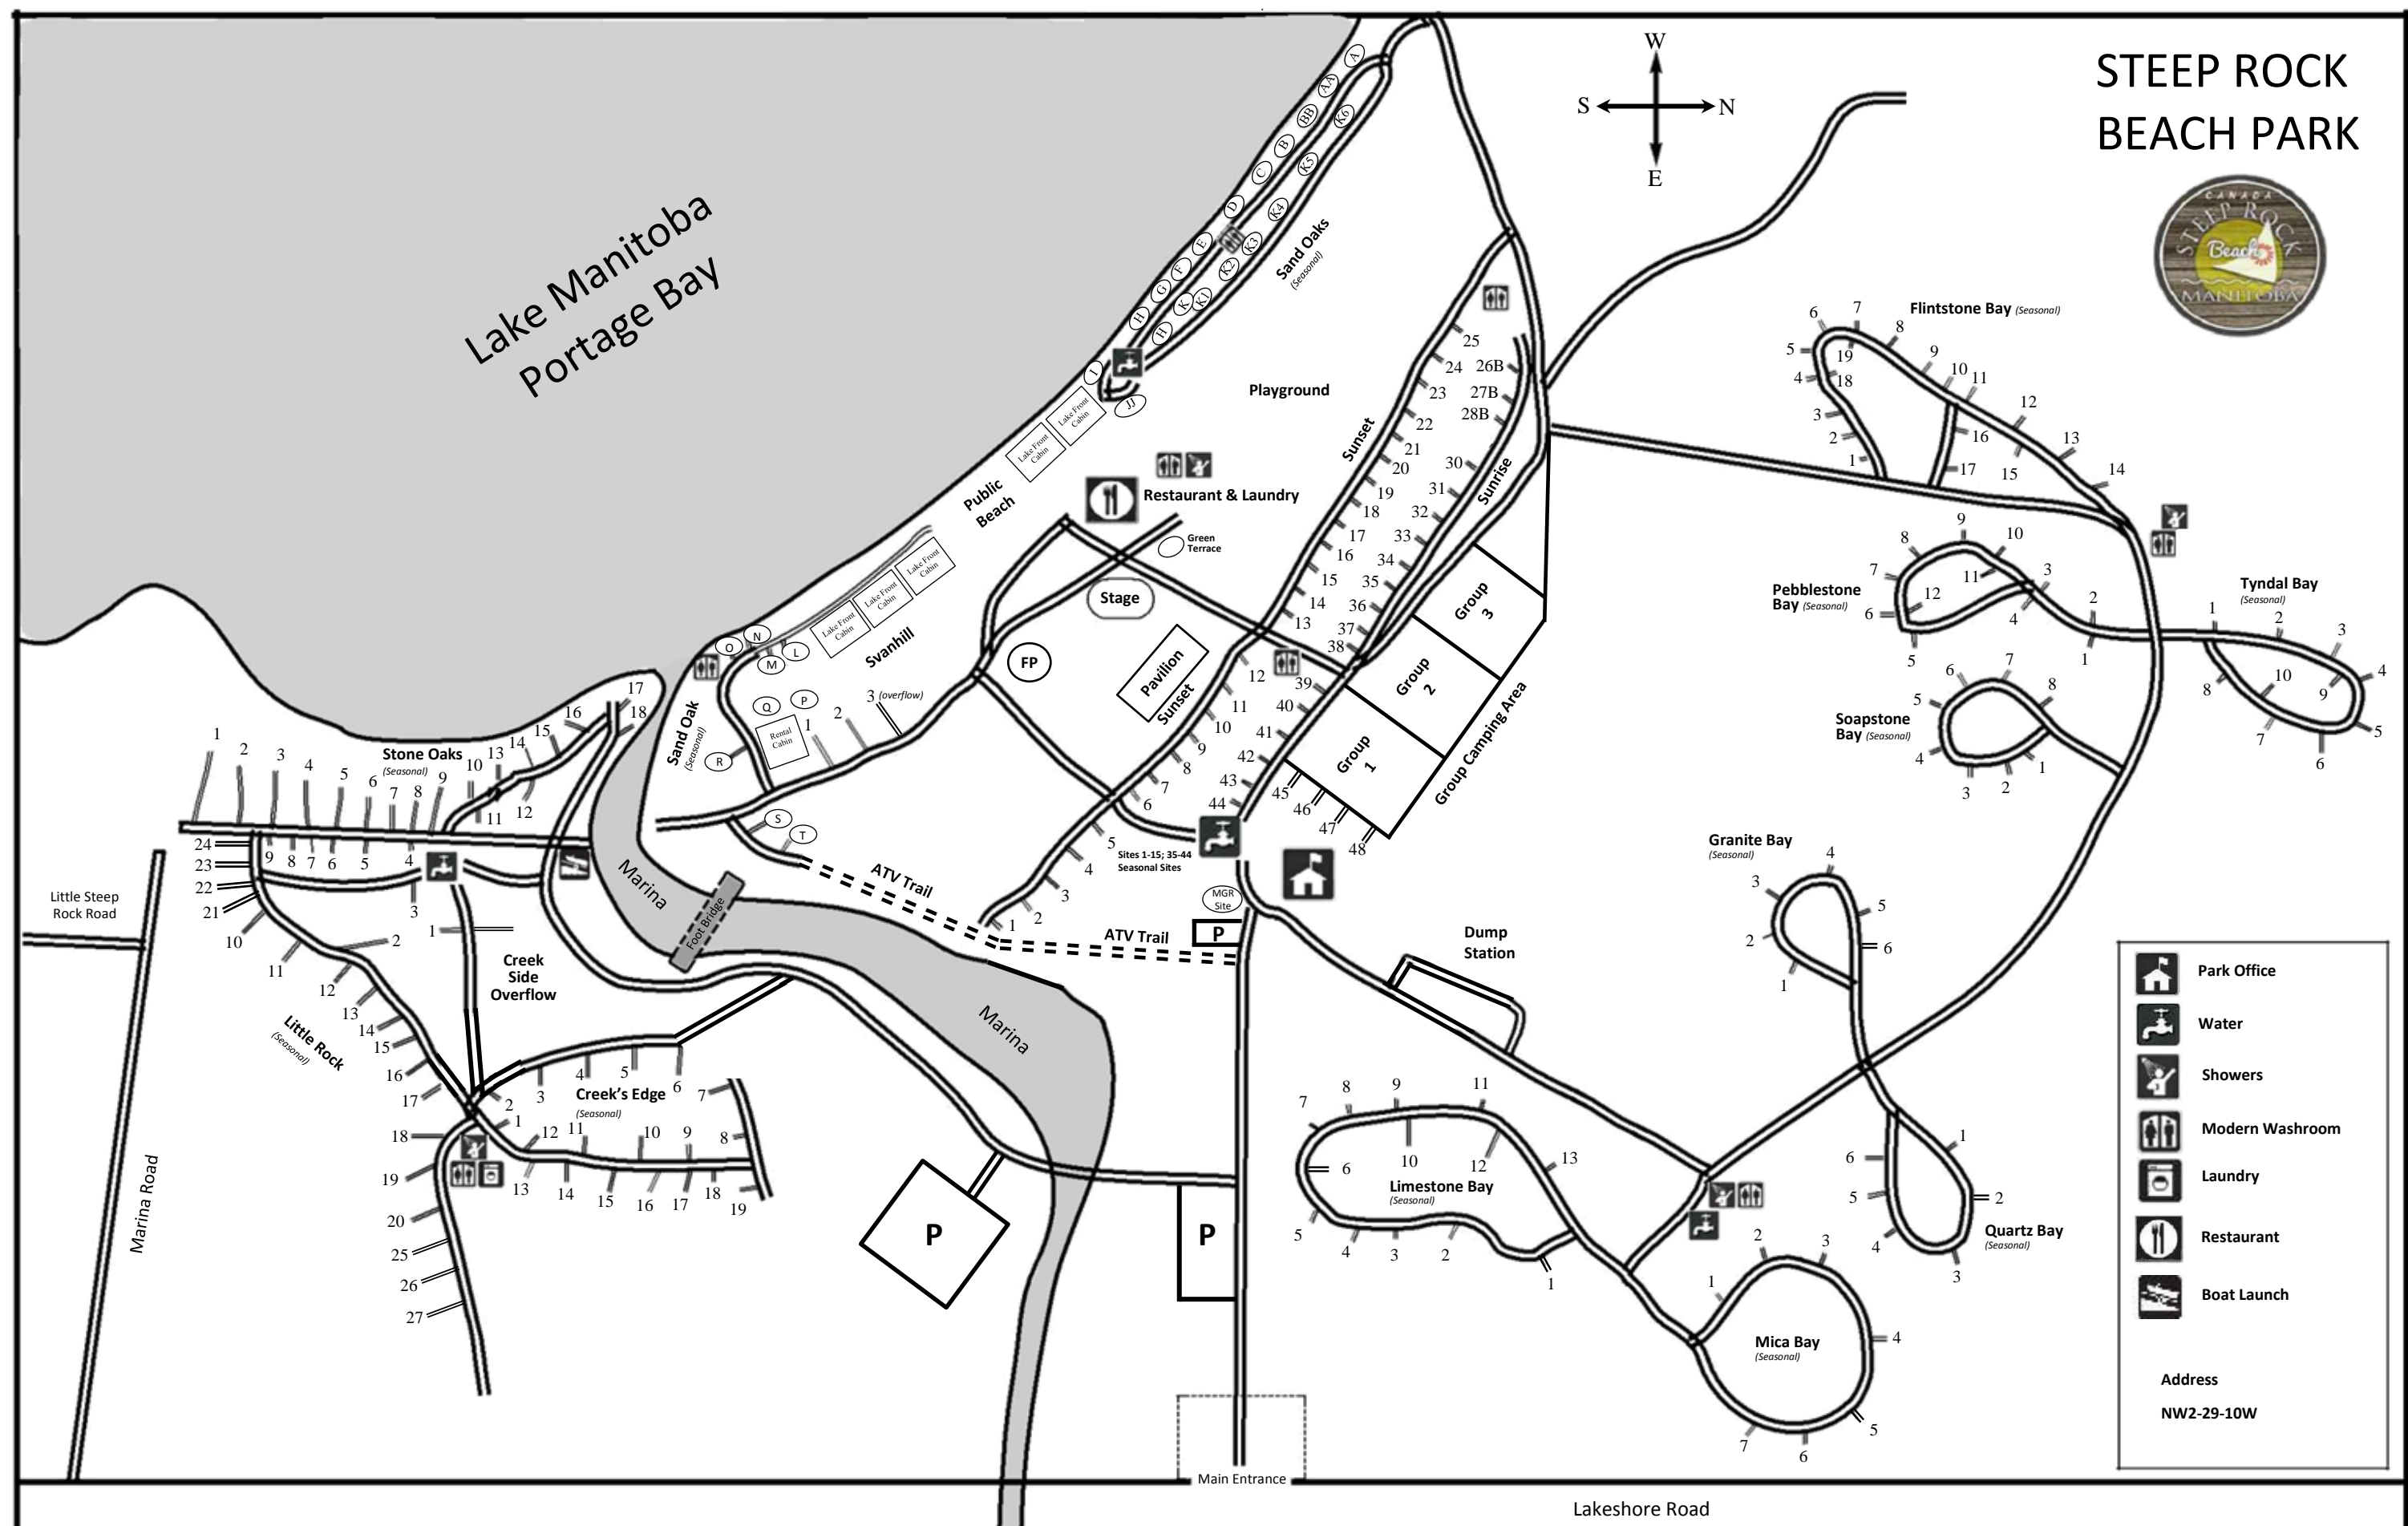

STEEP ROCK BEACH PARK

Lake Manitoba
Portage Bay

	Park Office
	Water
	Showers
	Modern Washroom
	Laundry
	Restaurant
	Boat Launch

Address
NW2-29-10W